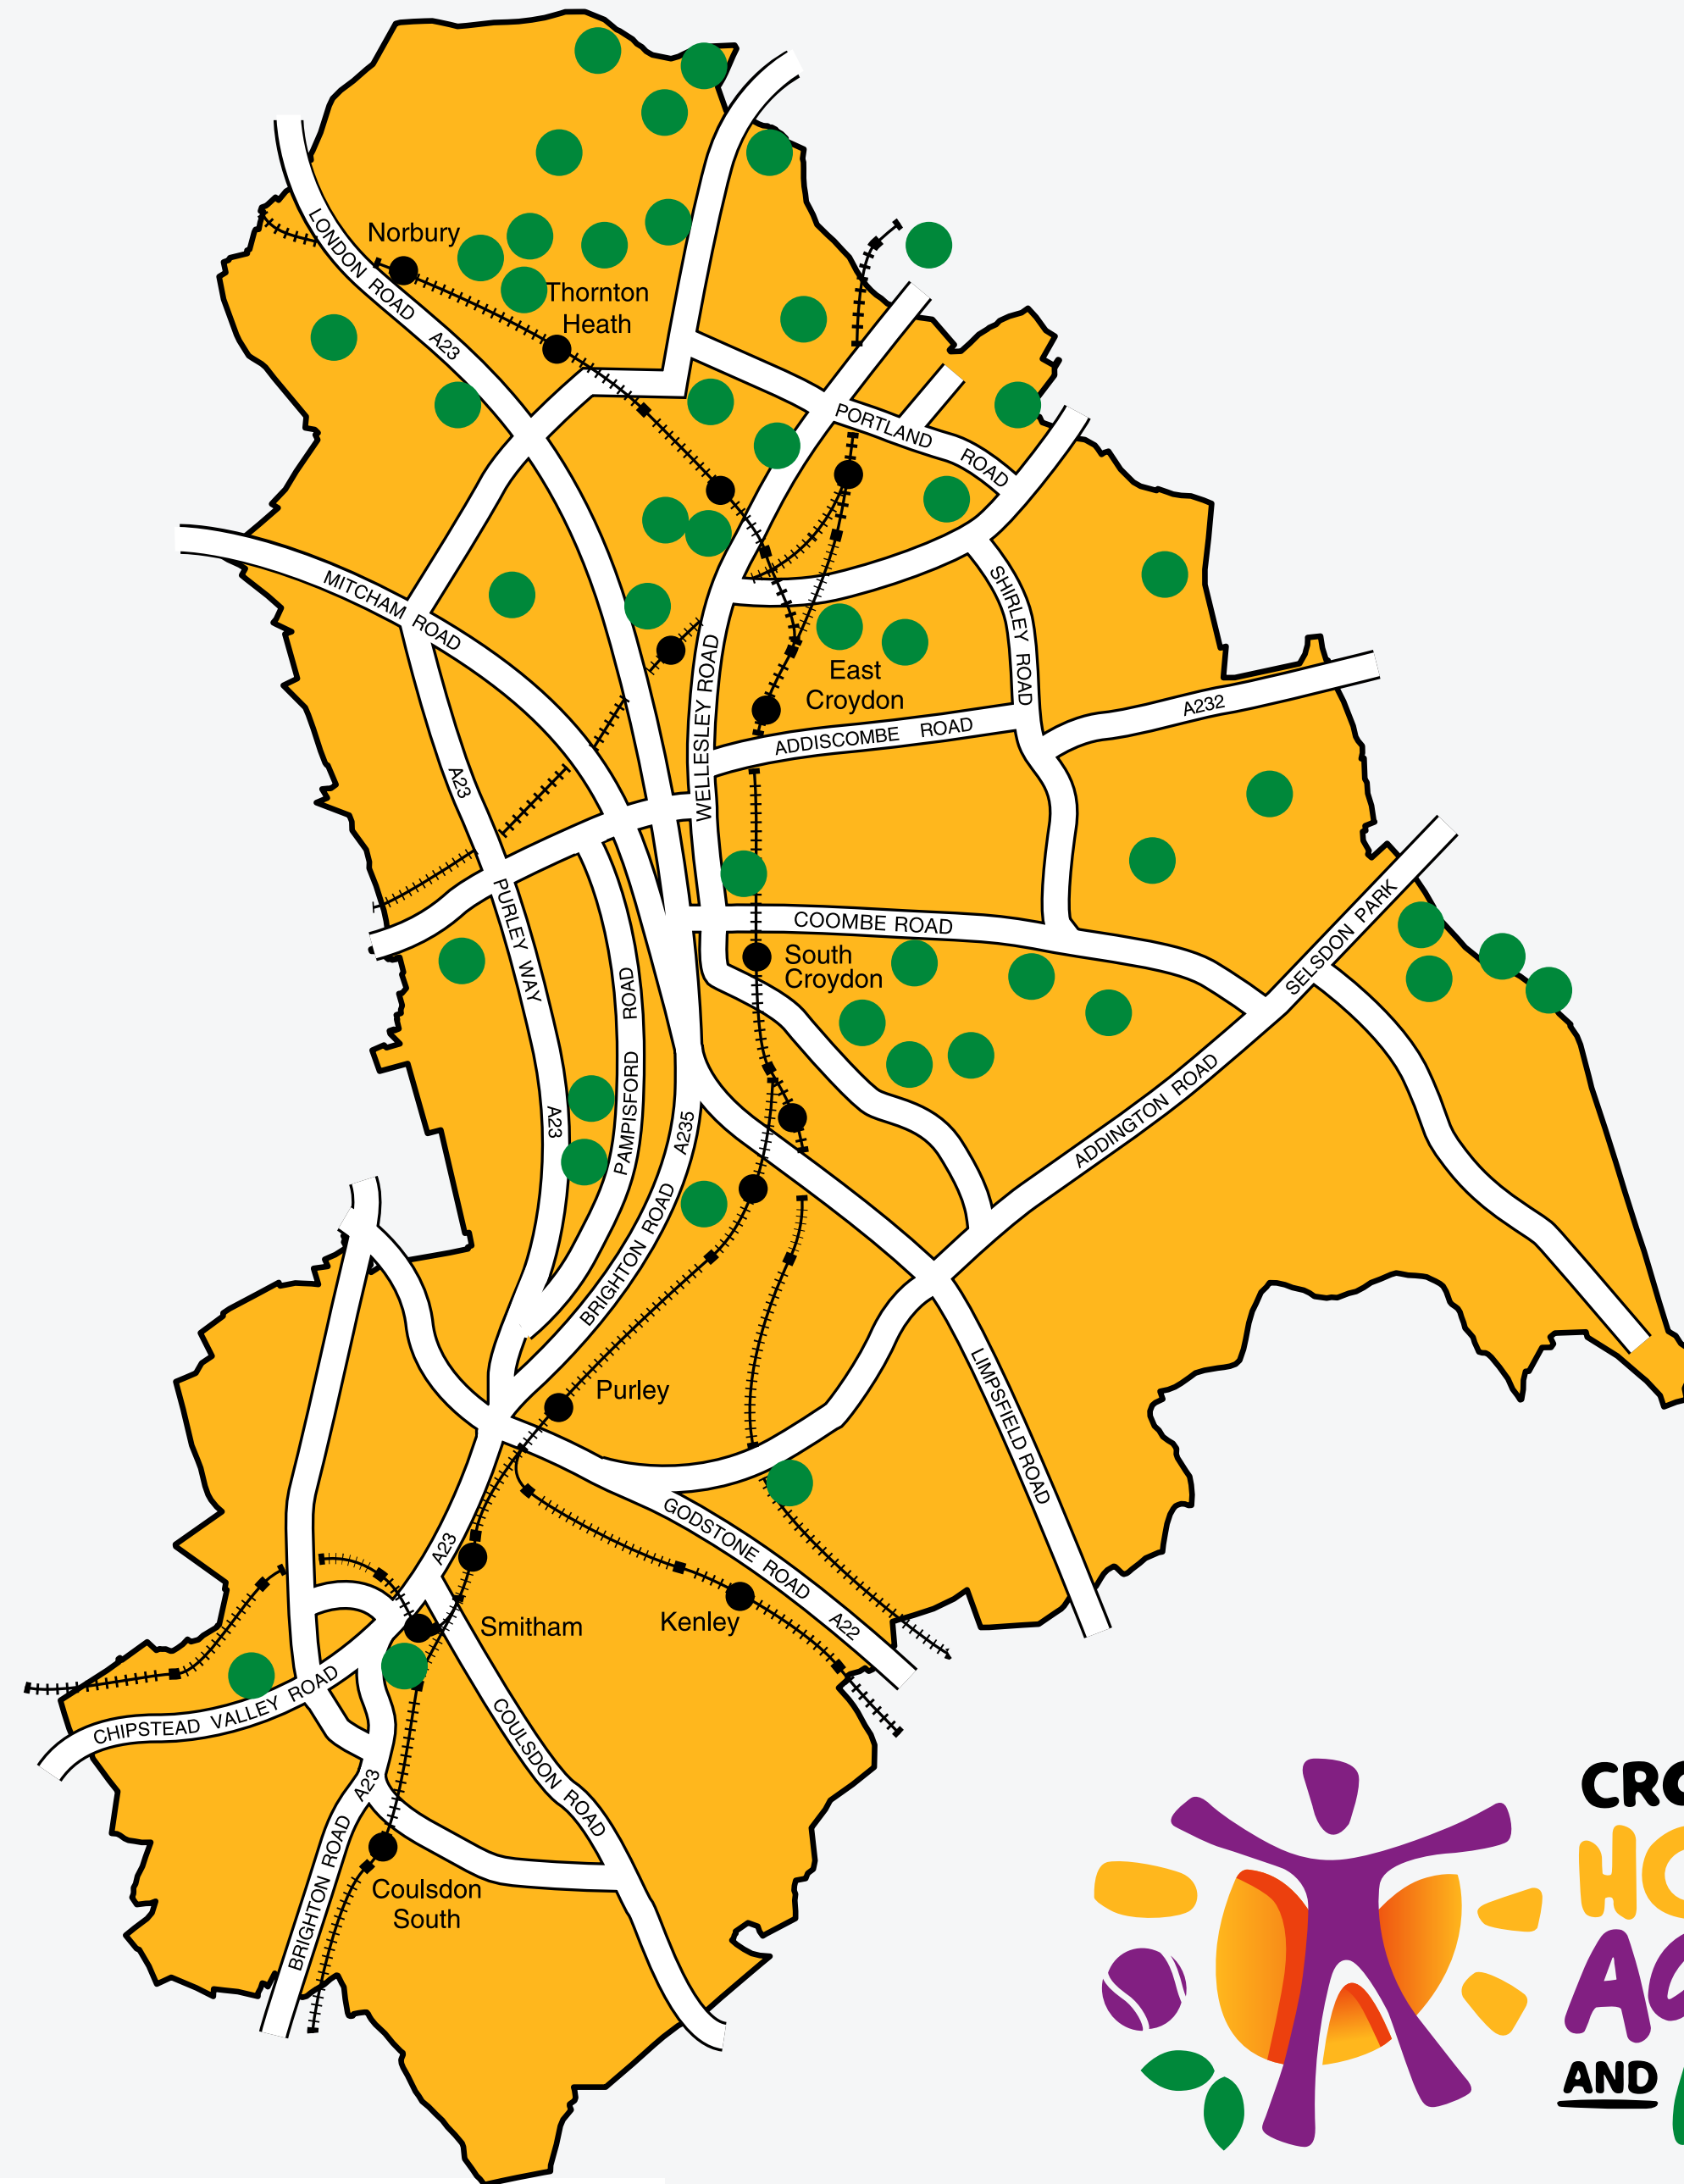

Map of Christmas Activities and where to find them

Please use the map to find your closest activity provider. Click on marker to see the activity provider and venue or select below to see all activities by ward.

By Ward

Addiscombe East	Purley Oaks & Riddlesdown
Addiscombe West	Purley and Woodcote
Bensham Manor	Sanderstead
Broad Green	Selhurst
Old Coulsdon	Selsdon & Addington Village
Coulsdon Town	Selsdon Vale & Forestdale
Crystal Palace & Upper Norwood	Shirley North & South
Fairfield	South Croydon
Kenley	South Norwood
New Addington North	Thornton Heath
New Addington South	Waddon
Norbury & Pollards Hill	West Thornton
Norbury Park	Woodside
Park Hill & Whitgift